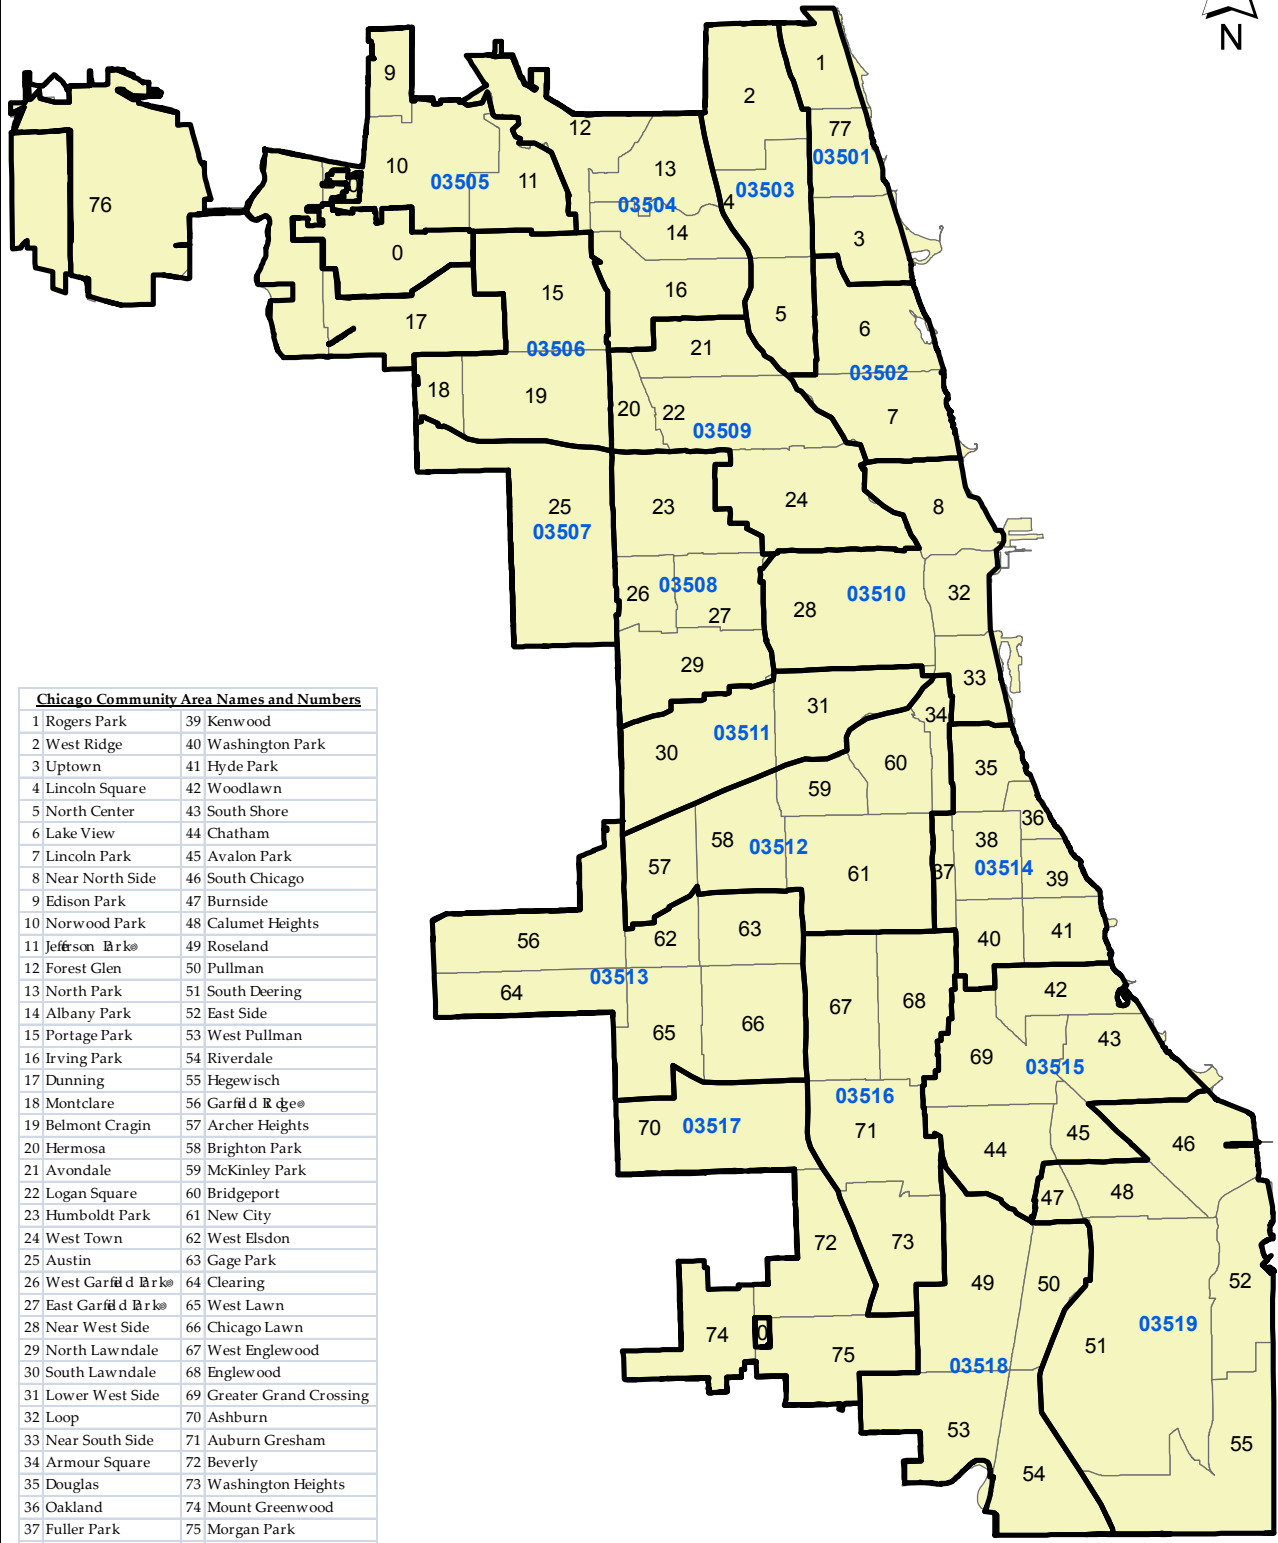

PUMAs (blue) and Chicago Community Areas

Chicago Community Area Names and Numbers

1 Rogers Park	39 Kenwood
2 West Ridge	40 Washington Park
3 Uptown	41 Hyde Park
4 Lincoln Square	42 Woodlawn
5 North Center	43 South Shore
6 Lake View	44 Chatham
7 Lincoln Park	45 Avalon Park
8 Near North Side	46 South Chicago
9 Edison Park	47 Burnside
10 Norwood Park	48 Calumet Heights
11 Jefferson Park	49 Roseland
12 Forest Glen	50 Pullman
13 North Park	51 South Deering
14 Albany Park	52 East Side
15 Portage Park	53 West Pullman
16 Irving Park	54 Riverdale
17 Dunning	55 Hegewisch
18 Montclare	56 Garfield Park
19 Belmont Cragin	57 Archer Heights
20 Hermosa	58 Brighton Park
21 Avondale	59 McKinley Park
22 Logan Square	60 Bridgeport
23 Humboldt Park	61 New City
24 West Town	62 West Elsdon
25 Austin	63 Gage Park
26 West Garfield Park	64 Clearing
27 East Garfield Park	65 West Lawn
28 Near West Side	66 Chicago Lawn
29 North Lawndale	67 West Englewood
30 South Lawndale	68 Englewood
31 Lower West Side	69 Greater Grand Crossing
32 Loop	70 Ashburn
33 Near South Side	71 Auburn Gresham
34 Armour Square	72 Beverly
35 Douglas	73 Washington Heights
36 Oakland	74 Mount Greenwood
37 Fuller Park	75 Morgan Park
38 Grand Boulevard	76 O'Hare
	77 Edgewater